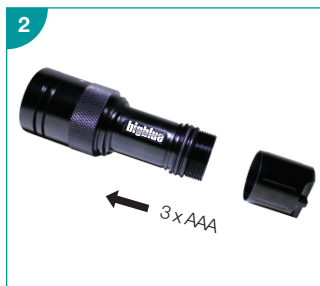

CF450 LED

Magnetic swivel switch for one hand operation

CF450 LED with Pouch